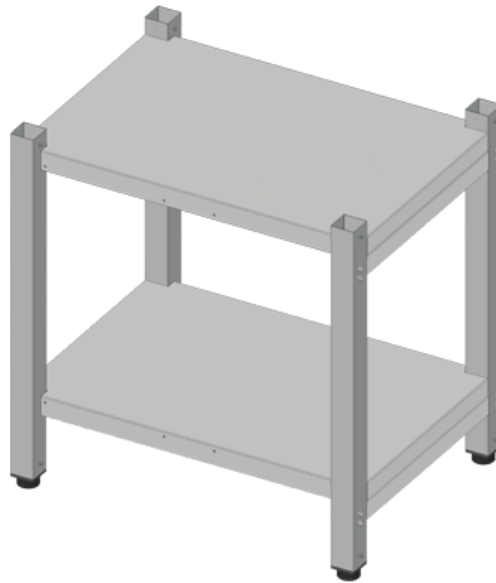

High open stand - XWARC-00EF-H

Dimensions	842x665x692 WxDxH mm
weight	11 Kg
Compatible models	BAKERTOP 600x400