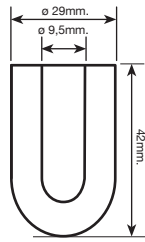

**Ice
 Intelligence.**

ICE CUBE

- IT PS 22
- IT PS 32
- IT PS 42
- IT PS 52
- IT PS 62
- IT PS 82
- IT PS 122

INSTALLATION SCHEME / mm.

RANGE

Model

Model	Condensation System	Production Kg. / Day	Storage Kg.	Maximum Power Input W.	WIDTH x DEPTH x HEIGHT Dimensions mm.	Refrigerant R404 Gr.
ICE TECH PS 22	Air	22	9	287	401 x 506 x 643	260
	Water	24	9	287		190
ICE TECH PS 32	Air	31	12	293	401 x 506 x 698	265
	Water	33	12	293		195
ICE TECH PS 42	Air	38	12	421	401 x 506 x 698	270
	Water	40	12	421		210
ICE TECH PS 52	Air	48	25	550	513 x 557 x 811	270
	Water	51	25	550		290
ICE TECH PS 62	Air	55	30	650	593 x 557 x 934	390
	Water	60	30	650		370
ICE TECH PS 82	Air	75	37	775	673 x 557 x 984	380
	Water	81	37	775		360
ICE TECH PS 122	Air	122	50	800	843 x 557 x 984	425
	Water	130	50	800		405