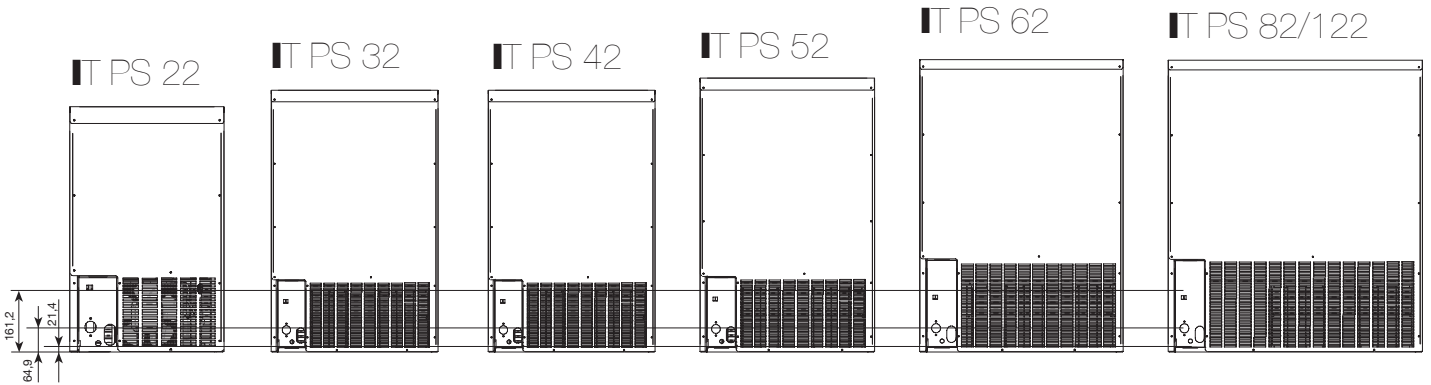

The high grade foodsafe stainless steel and superior density isolation will ensure quality with and optimized energy consumption.

TECHNICAL FEATURES / OPERATING LIMITS

Ice Cube	20gr. adjustable soft & longlasting.
Body	AISI 304 Stainless Steel.
Injection System	Paddle system: The ICE TECH PS machine are unaffected by lime or bad water. No pump and no spray.
Electromechanic Controls	Machines are timer and switch operated. Simple, easy to understand and service. High reliability and low spare parts cost.
Switch	The ICE TECH PS don't have thermostat and are electronics-free machine.
Tropicalized Machines	Classe T
Range	Air temperature: 5 – 40°C Water temperature: 5 – 35°C Pressure: 0,7 – 6 bar
Ice Production Capacity	Kg/24h at Ambient temperature 15°C, Water temperature 10°C
Certification	ISO 9001, CE
Others	Refrigerant R404 Water inlet connection 3/4" Gas Drain 20mm. connection. Single-phase input 220V–50Hz. / Optional: 220V-60Hz.

**Ice
 Intelligence.**

ICE CUBE

- IT PS 22
- IT PS 32
- IT PS 42
- IT PS 52
- IT PS 62
- IT PS 82
- IT PS 122

INSTALLATION SCHEME / mm.

RANGE

Model

Model	Condensation System	Production Kg. / Day	Storage Kg.	Maximum Power Input W.	WIDTH x DEPTH x HEIGHT Dimensions mm.	Refrigerant R404 Gr.
ICE TECH PS 22	Air	22	9	287	401 x 506 x 643	260
	Water	24	9	287		190
ICE TECH PS 32	Air	31	12	293	401 x 506 x 698	265
	Water	33	12	293		195
ICE TECH PS 42	Air	38	12	421	401 x 506 x 698	270
	Water	40	12	421		210
ICE TECH PS 52	Air	48	25	550	513 x 557 x 811	270
	Water	51	25	550		290
ICE TECH PS 62	Air	55	30	650	593 x 557 x 934	390
	Water	60	30	650		370
ICE TECH PS 82	Air	75	37	775	673 x 557 x 984	380
	Water	81	37	775		360
ICE TECH PS 122	Air	122	50	800	843 x 557 x 984	425
	Water	130	50	800		405