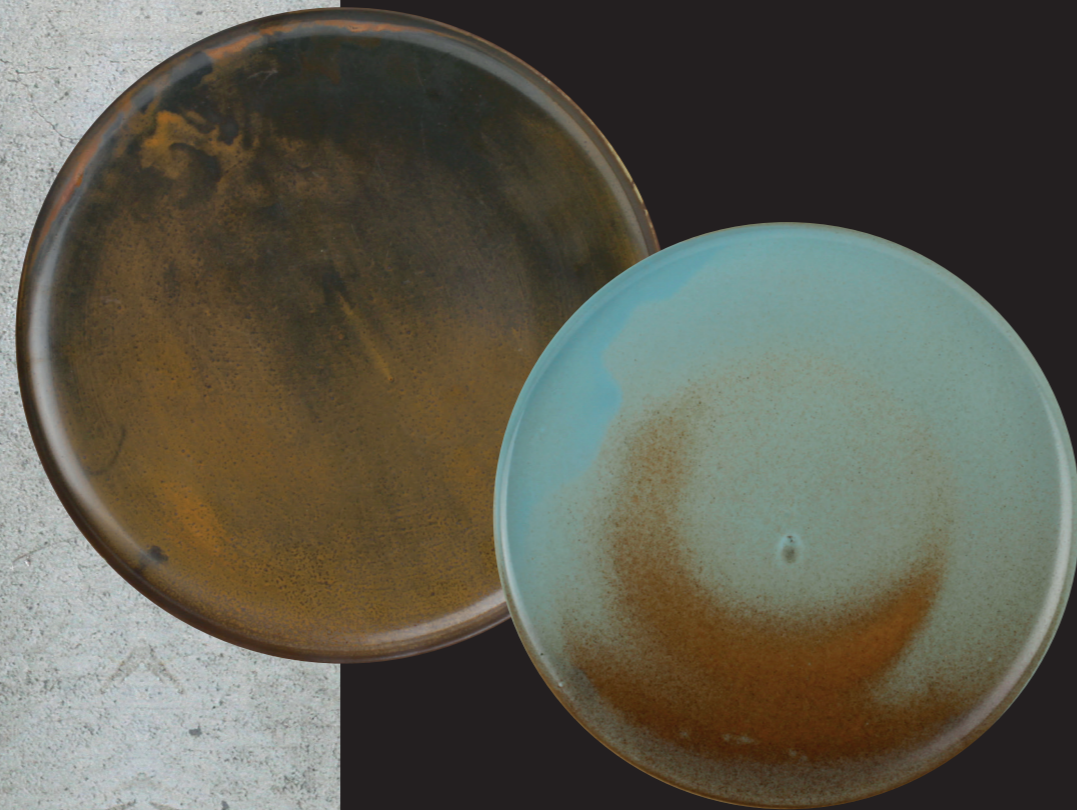

ESCURA

ESCURA F2D

Herentalseweg 66
2440 Geel
Belgium
Phone +32 14 23 00 11
sales@fine2dine.com

www.fine2dine.com

F·2·D