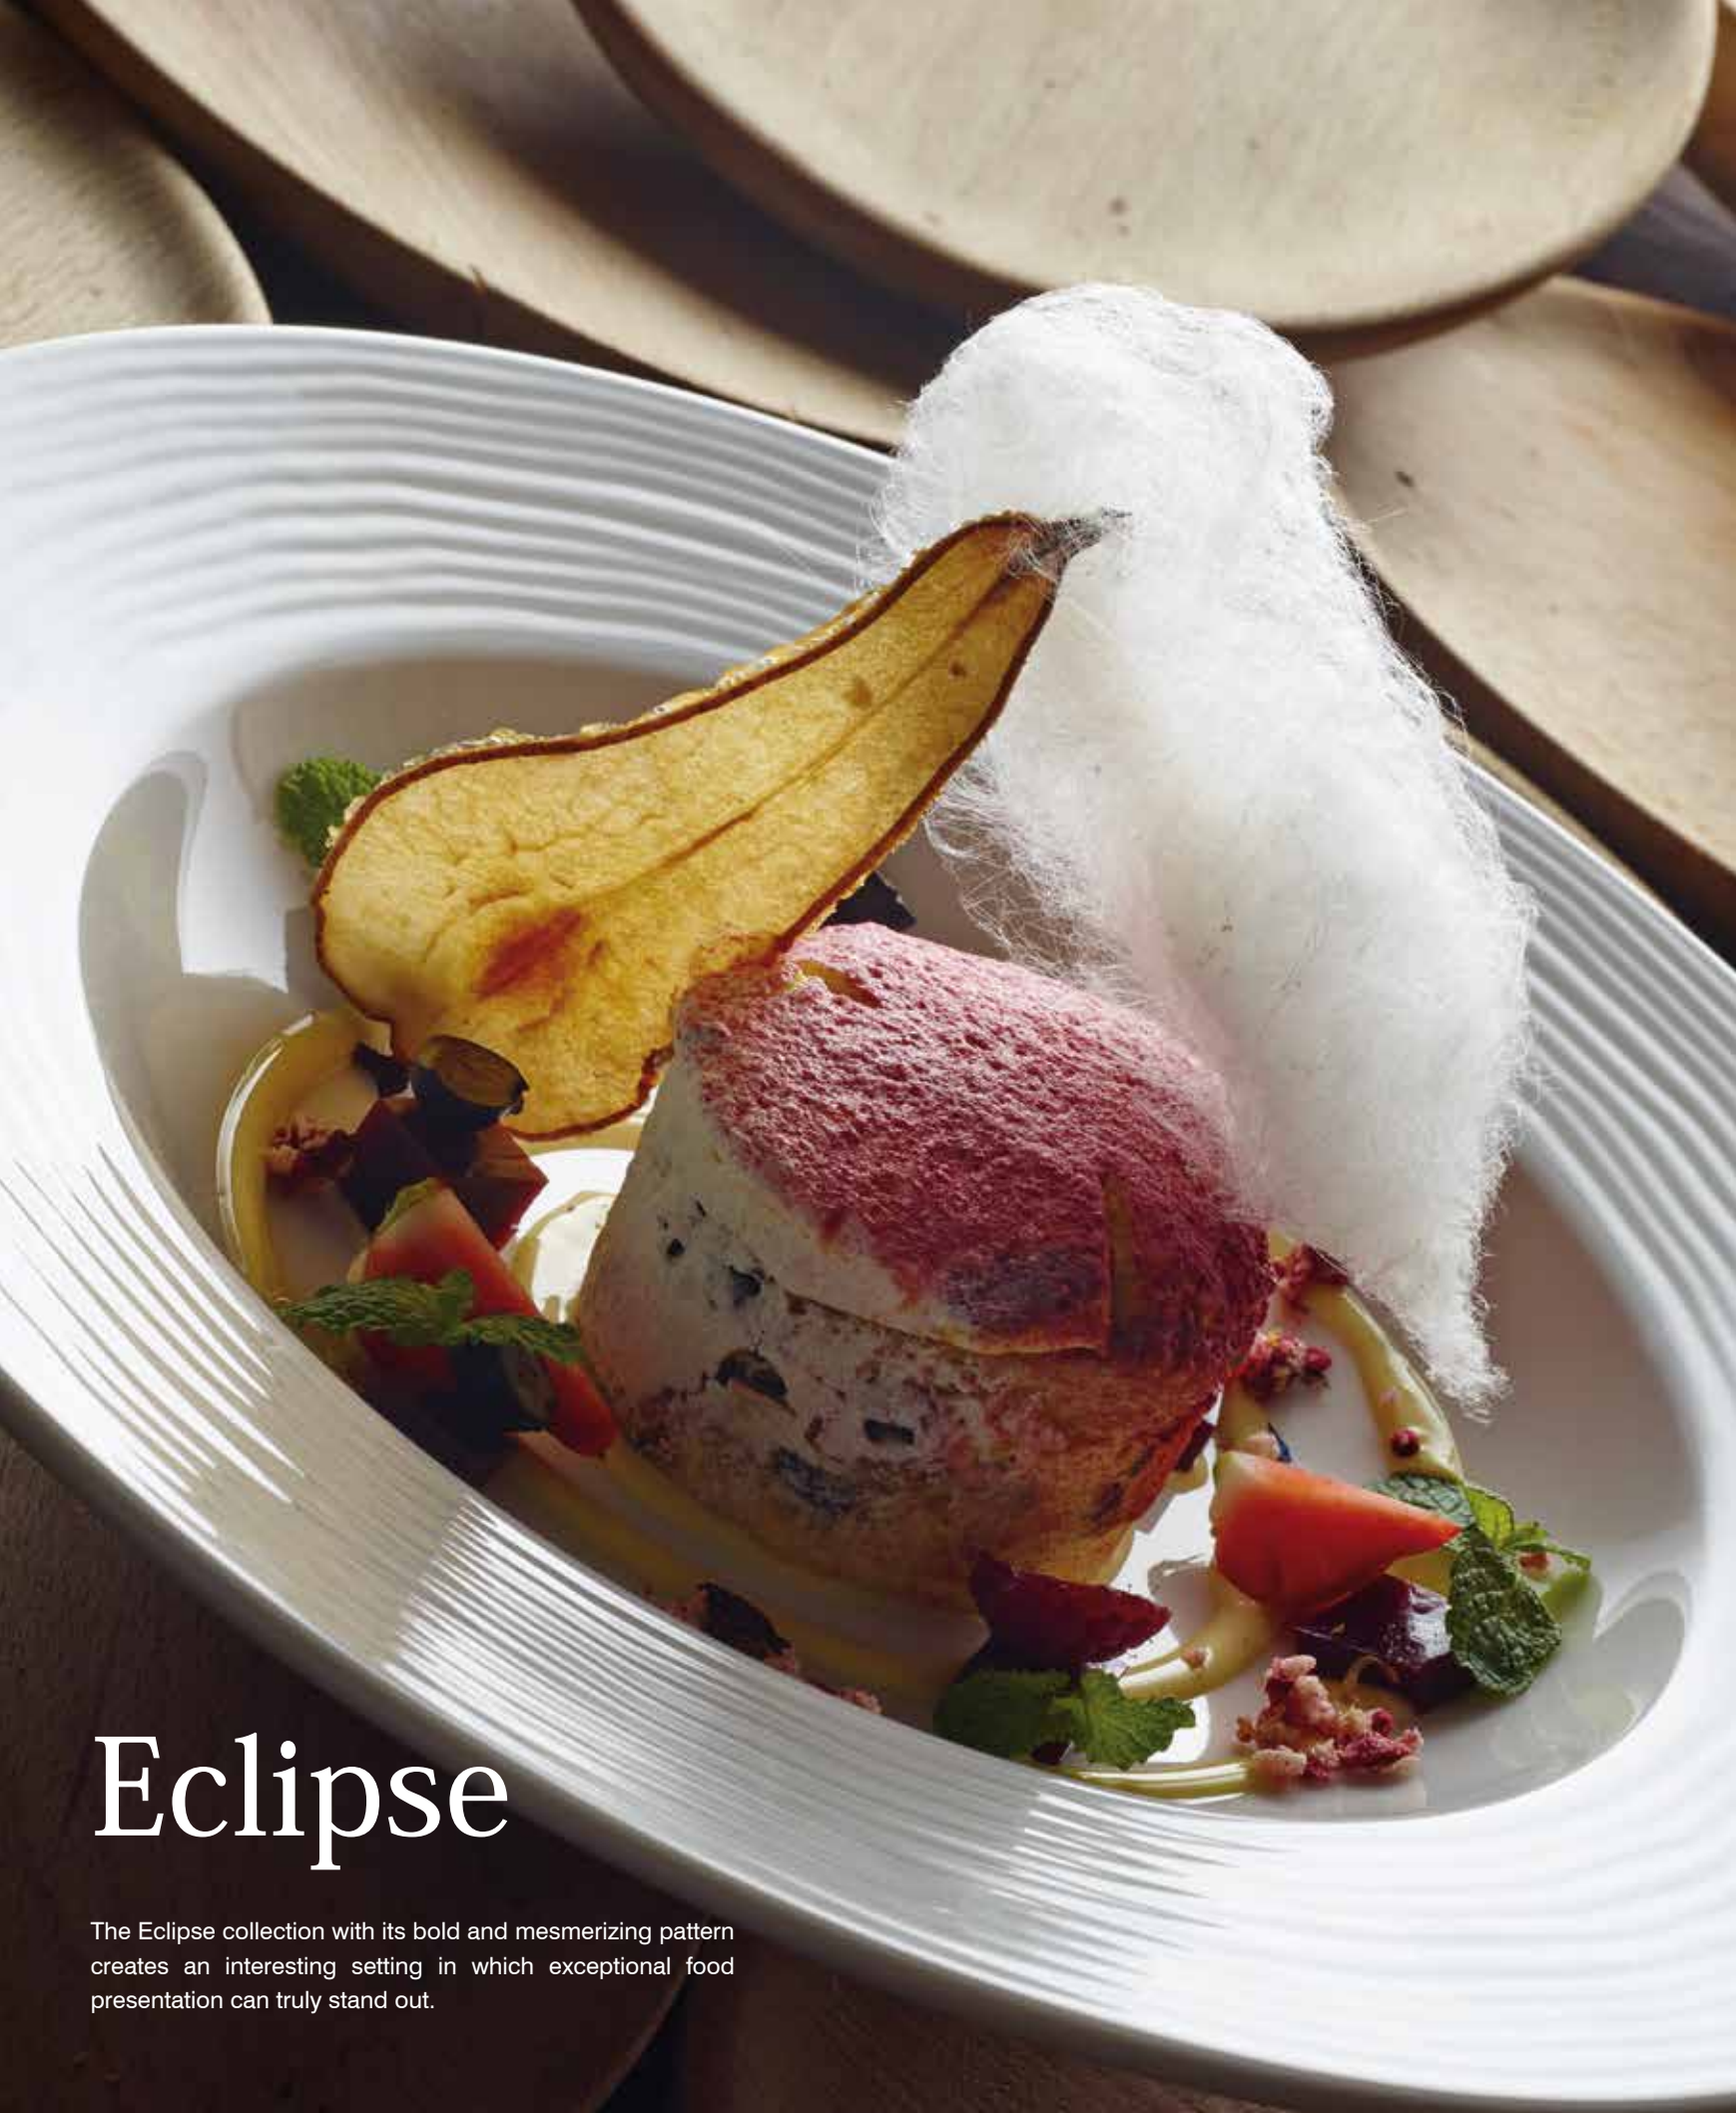

**COFFEE CUP stackable**

APRARN121043020    20 cl

**BOWL non stackable**

APRARN121022014    14 cm  
 APRARN121022016    16 cm

**TEA CUP stackable**

APRARN121043023    23 cl

# Eclipse

The Eclipse collection with its bold and mesmerizing pattern creates an interesting setting in which exceptional food presentation can truly stand out.