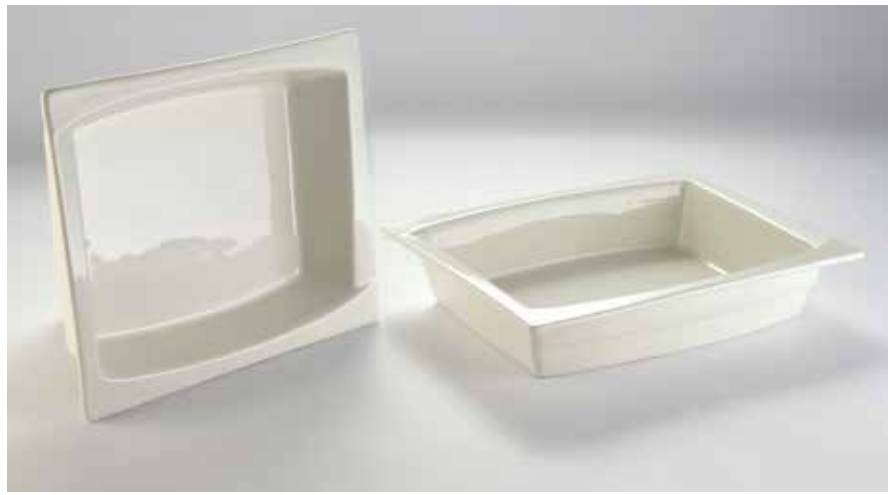

ROUND RIMLESS PLATE  
caramel

AVCARN225011025 25.5 cm

ROUND RIMLESS PLATE  
misted yellow

AVCARN226011025 25.5 cm

ROUND RIMLESS PLATE  
sky blue

AVCARN227011025 25.5 cm

# Buffet

designed by Dörfel

The Buffet collection incorporates the multi-functional approach required by all catering and banquet events; taking food presentation one step further with a touch of uniqueness in its design.