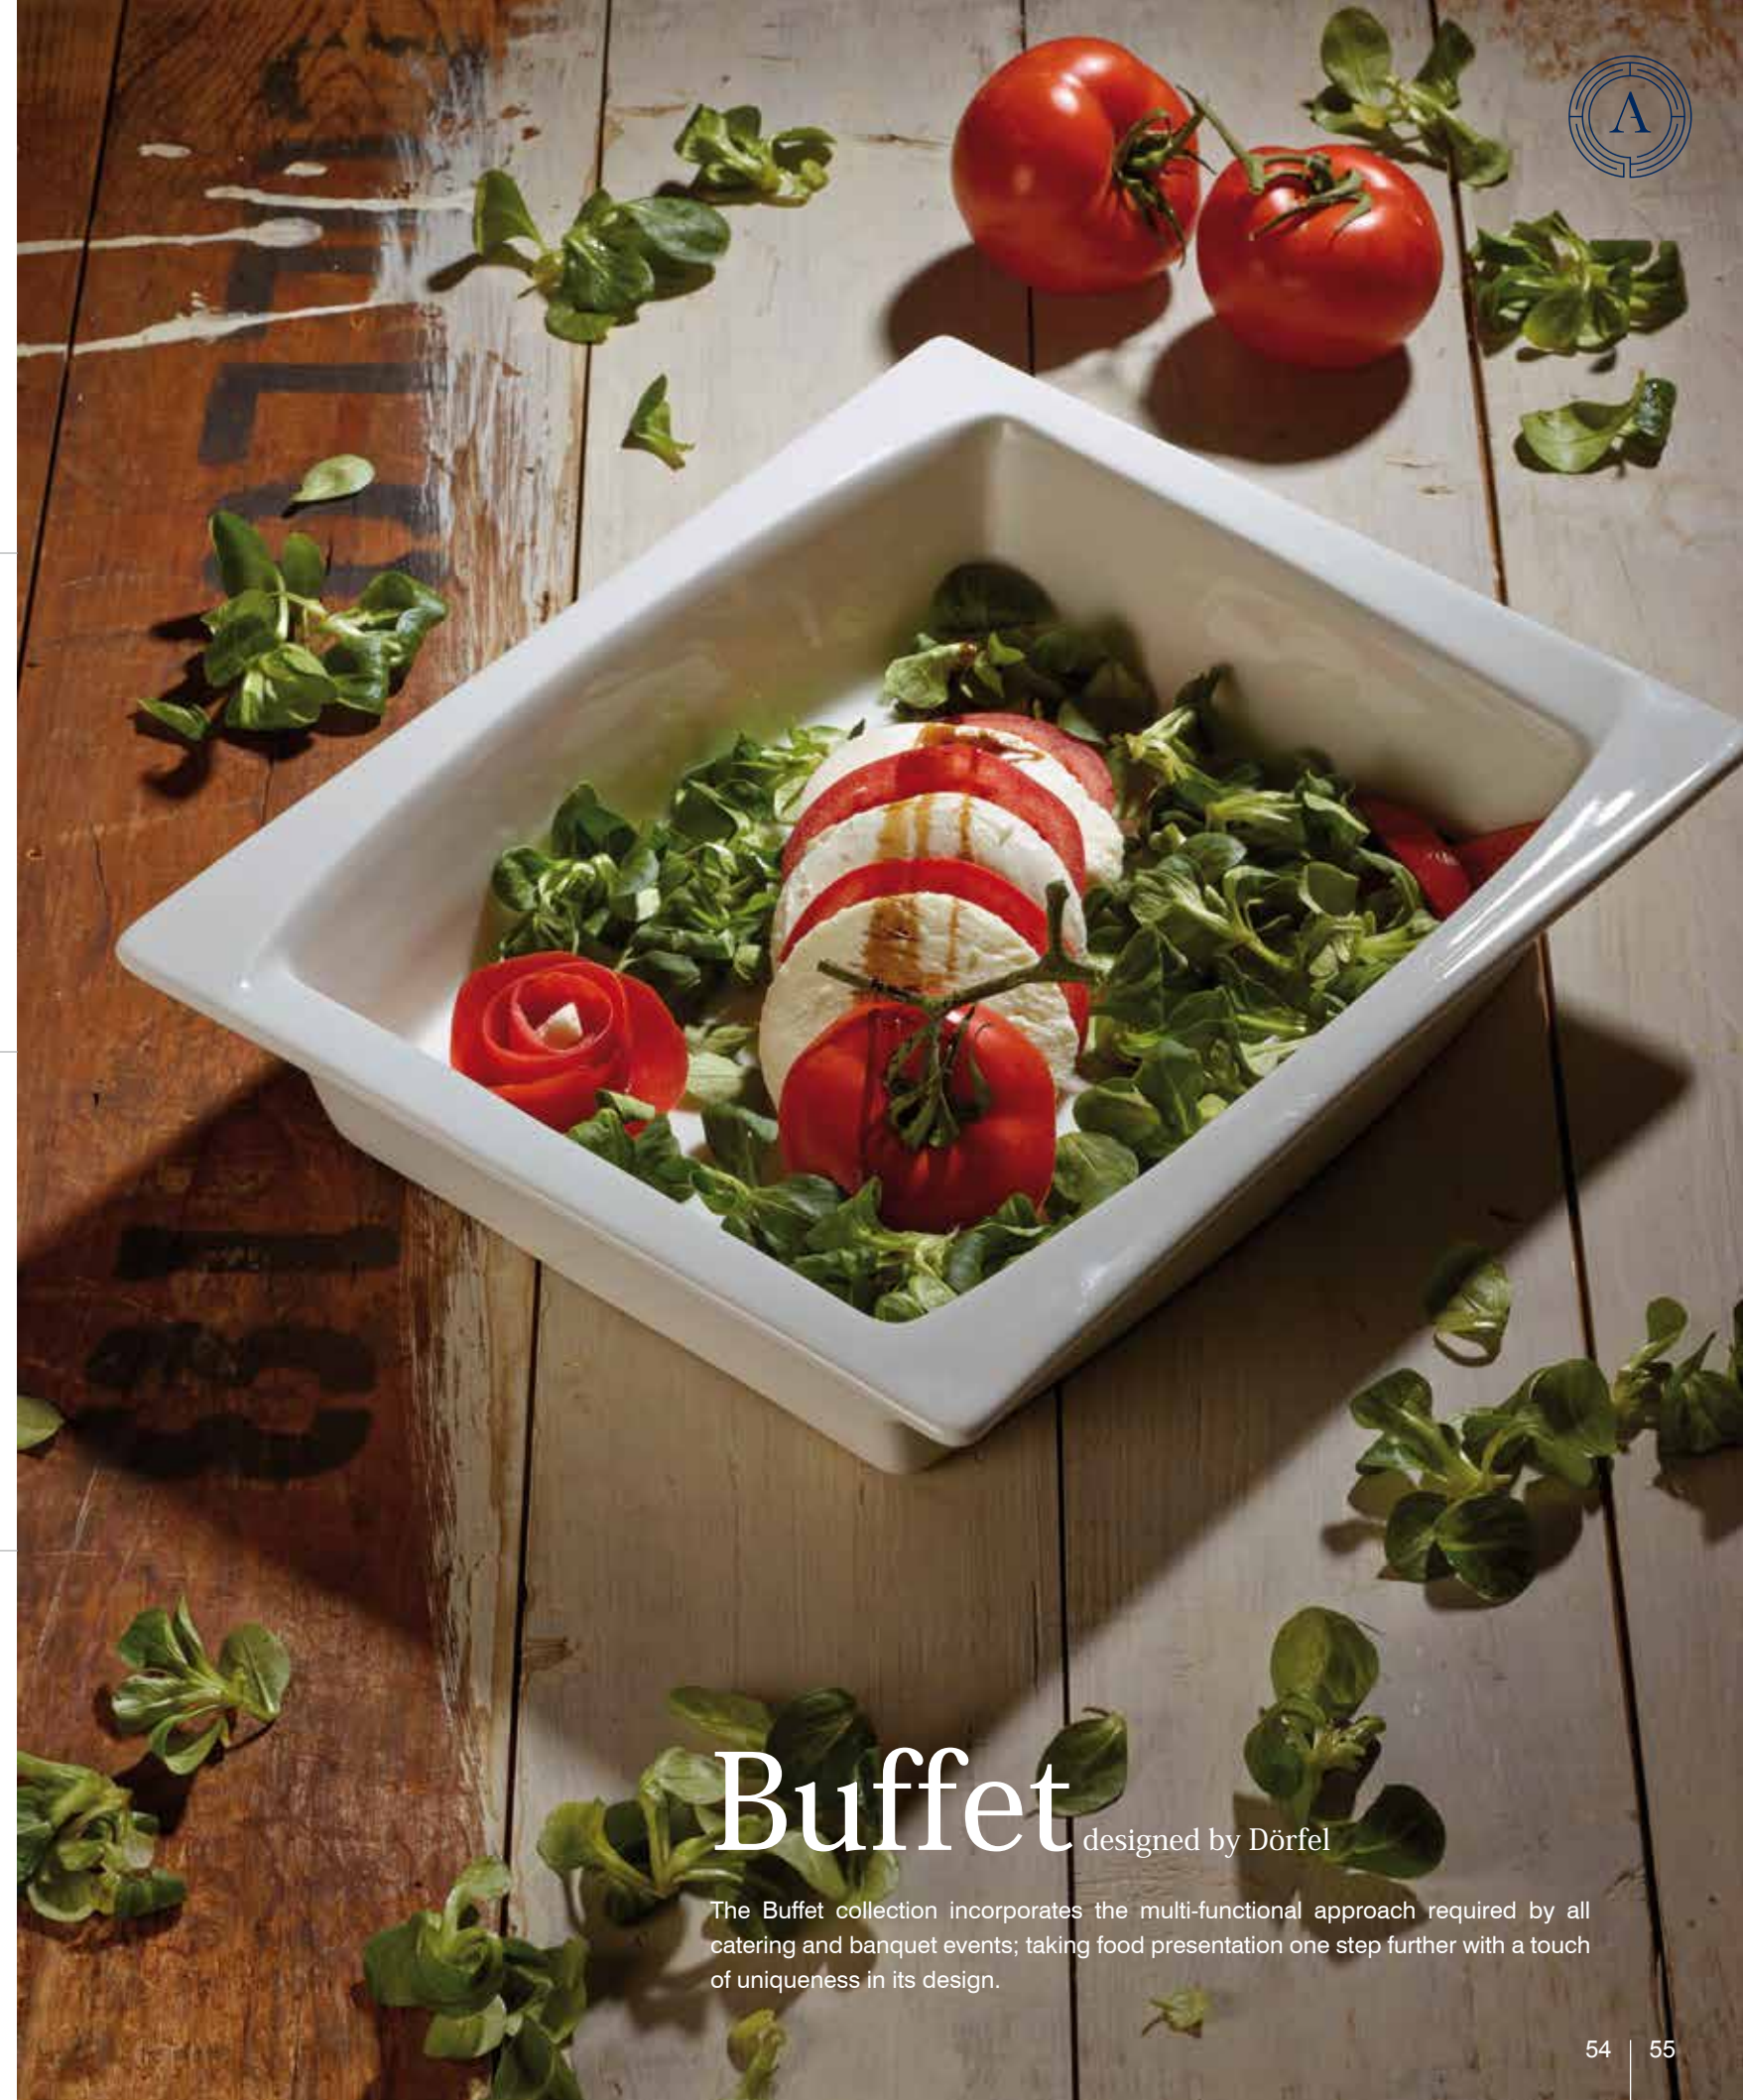

ROUND RIMLESS PLATE  
caramel

AVCARN225011025 25.5 cm

ROUND RIMLESS PLATE  
misted yellow

AVCARN226011025 25.5 cm

ROUND RIMLESS PLATE  
sky blue

AVCARN227011025 25.5 cm